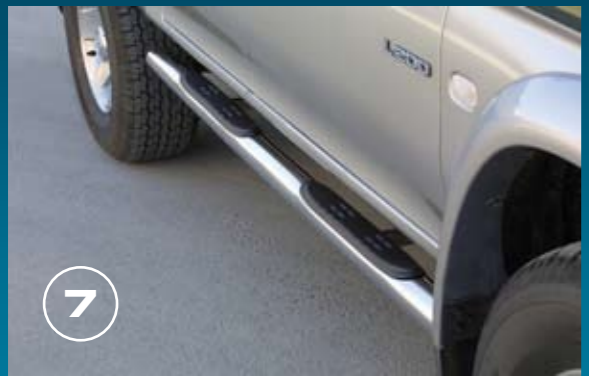

PAJERO

L 2000

PAJERO

MISUTONIDA

FRONT PROTECTIONS		
1	BULL BAR CHROMIUM PLATED STEEL	ITEM
	L 200 TDI 115 HP 02/03	BB/120A/BC
2	MEDIUM BAR MARK Ø 63 STAINLESS STEEL	ITEM
	PAJERO 2.5/3.2 TDI 3/5 DOORS 03	MED/K/140/IX
	L 200 TDI 115 HP 02/03	MED/K/120/IX
3	SUPER BAR Ø 76 STAINLESS STEEL	ITEM
	PAJERO 2.5/3.2 TDI 3/5 DOORS 03	SB/140/IX
	L 200 TDI 115 HP 02/03	SB/120/IX
4	BIG BAR Ø 76 STAINLESS STEEL	ITEM
	PAJERO 2.5/3.2 TDI 3/5 DOORS 03	BIG/1400/IX
	L 200 TDI 115 HP 02/03	BIG/1200/IX
5	RAMM BIG BAR Ø 76 STAINLESS STEEL	ITEM
	PAJERO 2.5/3.2 TDI 3/5 DOORS 03	RAMM/O140/IX
	L 200 TDI 115 HP 02/03	RAMM/O120/IX
SIDE PROTECTIONS		
6	SIDE STEPS Ø 50 STAINLESS STEEL	ITEM
	PAJERO 2.5/3.2 TDI 3 DOORS 00/03	P/106/IX P/106/PL
	PAJERO 2.5/3.2 TDI GL/GLX 00/03	P/126/IX
	L 200 TDI DOUBLE CAB/CLUB CAB 97/03	P/66/IX P/66/PL
	L 200 TDI DOUBLE CAB 97/03	P/120/IX
7	GRAND PEDANA Ø 76 STAINLESS STEEL	ITEM
	PAJERO 2.5/3.2 TDI 3 DOORS 00/03	GP/127/IX
	PAJERO 2.5/3.2 TDI 5 DOORS 00/03	GP/126/IX
	L 200 TDI DOUBLE CAB 00/03	GP/66/IX
REAR PROTECTIONS		
8	REAR PROTECTIONS Ø 76 STAINLESS STEEL	ITEM
	PAJERO 2.5/3.2 TDI 3/5 DOORS 03	PP1/140/IX
9	ROLL BAR INSIDE TONNEAU STAINLESS STEEL 2/3 PIPES VERSION	ITEM
	L 200 TDI CLUB CAB 97/03	RLB/267/IX RLB/367/IX
	L 200 TDI DOUBLE CAB 97/03	RLB/266/IX RLB/366/IX
10	ROLL BAR ON TONNEAU L STAINLESS STEEL 2/3 PIPES VERSION	ITEM
	L 200 TDI SINGLE/DOUBLE CAB 93/03	RLSS/266/IX RLSS/366/IX
11	REAR BUMPER Ø 63 STAINLESS STEEL	ITEM
	L 200 ALL	2PP/66/IX
11	REAR BUMPER Ø 76 STAINLESS STEEL	ITEM
	L 200 ALL	PP1/66/IX