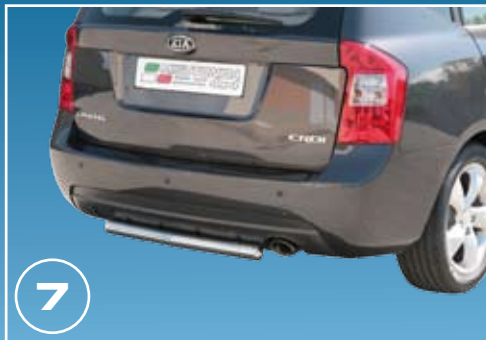

 **MISUTONIDA**
italian style accessories **4x4**

KIA

CARENS

E.A.S. Energy Absorber Systems
Accessories for Off Road Cars and S.U.V.

MISUTONIDA

KIA CARENS

	DESCRIPTION	ITEM
1	LOW MEDIUM BAR MARK Ø 63 STAINLESS STEEL	MED/K/219/IX
2	HIGH MEDIUM BAR MARK Ø 63 STAINLESS STEEL	MA/K/219/IX
3	LARGE BAR Ø 63 STAINLESS STEEL	LARGE/219/IX
4	TUBULAR SIDE PROTECTION Ø 63 ST. STEEL	TPS/219/IX
5	OVAL SIDE PROTECTION STAINLESS STEEL	TPSO/219/IX
6	OVAL GRAND PEDANA STAINLESS STEEL	GPO/219/IX
7	REAR PROTECTION Ø 63 STAINLESS STEEL	PP1/219/IX