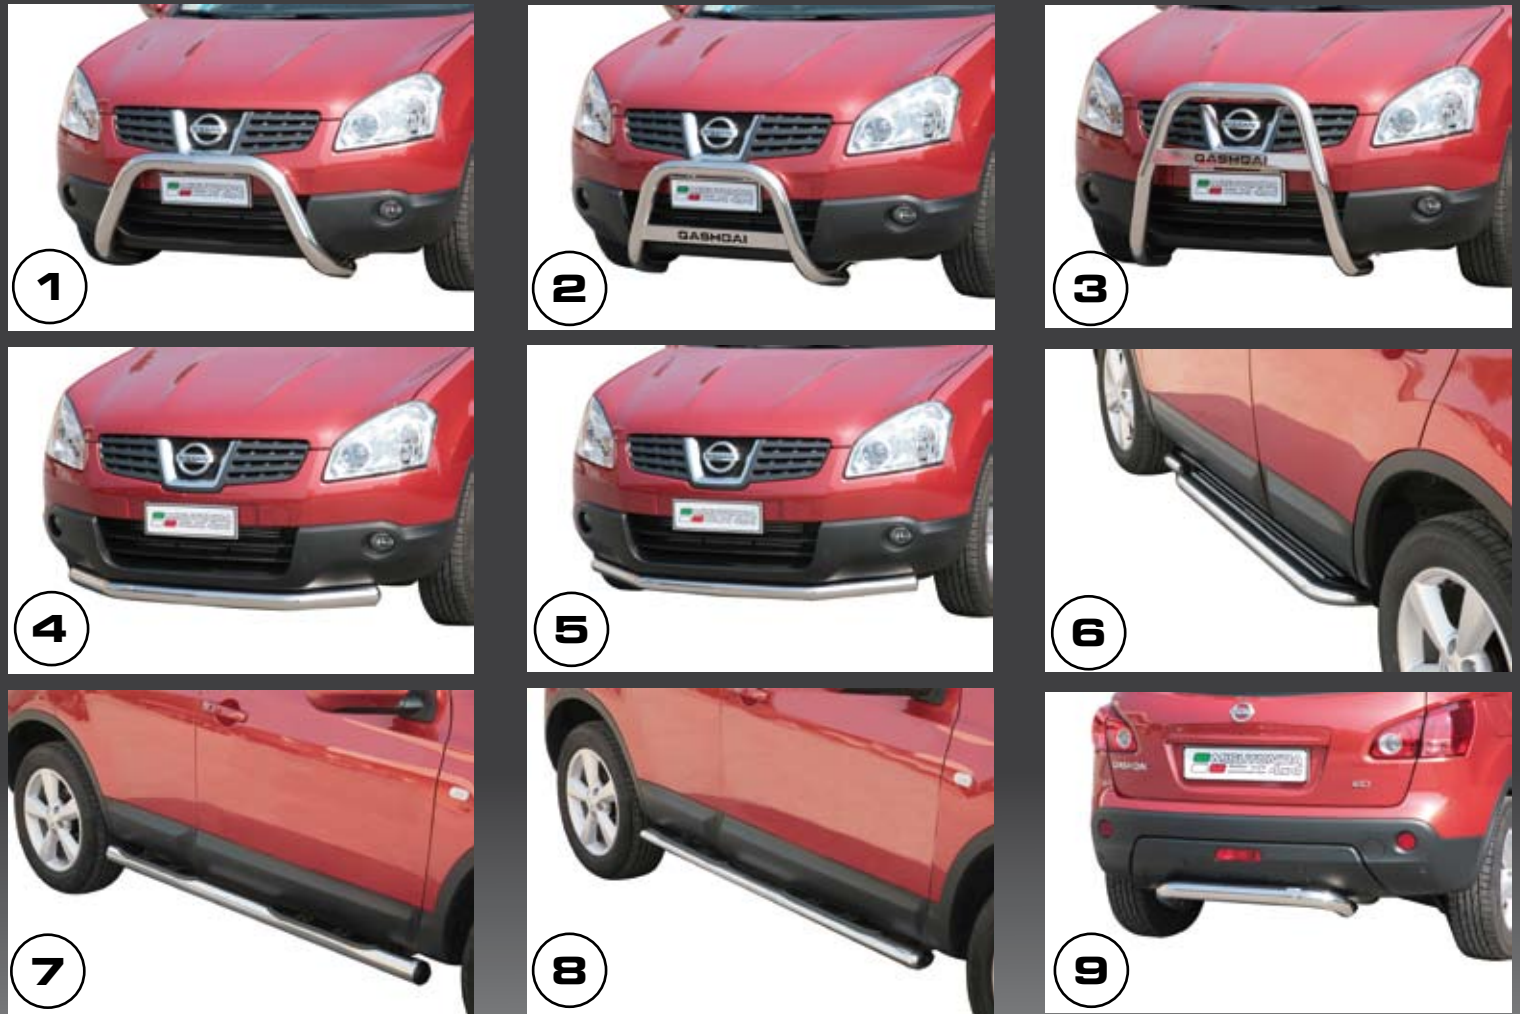

 **MISUTONIDA**
italian style accessories **4x4**

**NISSAN
QASHQAI**

***E.A.S. Energy Absorber Systems
Accessories for Off Road Cars and S.U.V.***

MISUTONIDA

NISSAN QASHQAI

	DESCRIPTION	ITEM
1	SUPER BAR Ø 76 STAINLESS STEEL	SB/203/IX
2	LOW MEDIUM BAR MARK Ø 63 STAINLESS STEEL	MED/K/203/IX
3	HIGH MEDIUM BAR MARK Ø 63 STAINLESS STEEL	MA/K/203/IX
4	FRONT PROTECTION Ø 76 ST. STEEL	PA/203/IX
5	LARGE BAR Ø 63 STAINLESS STEEL	LARGE/203/IX
6	SIDE STEPS Ø 50 STAINLESS STEEL	P/203/IX
7	GRAND PEDANA Ø 76 STAINLESS STEEL	GP/203/IX
8	OVAL GRAND PEDANA STAINLESS STEEL	GPO/203/IX
9	REAR BUMPER Ø 76 STAINLESS STEEL	PP1/203/IX