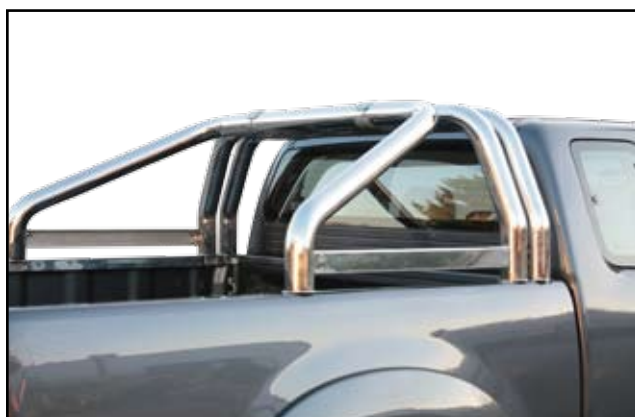

GP/208/IX

Grand Pedana Ø 76 mm (Double Cab version)

GPO/208/IX

Oval Grand Pedana (Double Cab version)

Also available the DESIGN SIDE PROTECTION

DSP/208/IX

RLSS/3171/IX

Roll Bar Mark on Tonneau Ø 76 mm (3 pipes version)